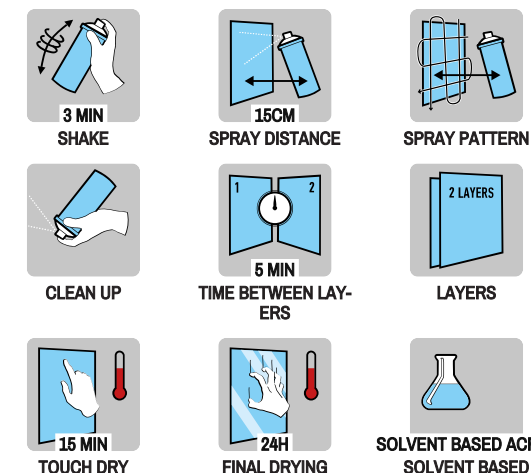

ONE SPRAY PAINT MATT

THEORETICAL COVERAGE

WIDE SPRAY NOZZLE

QUICK DRYING

MATERIAL

WOOD

BRICK

PLASTIC

IN AND OUT

HARDNESS

Maston One® spray paint is the finest multi-surface spray paint ever made, turning even the most inexperienced user into a paint professional. Maston One® acryl paint can be used on almost every surface such as wood, metal, stone, plastic, glass, ceramics, dried plants and cardboard. In the One® spray paint range, is everything you need: primers, topcoats, lacquers in all glosses and top coats in several different color options. The paint has excellent adhesion.

Maston One® with its unique technology the spraying distance is reduced to only 15cm and, this means a more accurate painting experience with less spray dust and no run downs.

Maston One® spray paint is easy-to-use fan spray. The redesigned nozzle is easy to use. Thanks to the fan spray, you can get more coverage easier, not to mention sensationally fast drying time - just 15 minutes to touch dry!

BINDER: Acryl

DEGREE OF GLOSS (DIN 67530 60 °):
matt 0-25 gloss units

HEAT RESISTANCE: 110°C

STORAGE STABILITY: 60 months

SIZE: 400ml

SALES QTY:
400ml: 6 pcs

USAGE INSTRUCTIONS:

When using the product indoors, ensure that the area within at least a 5-meter radius of the painted object is protected. Paint dust is lightweight and can spread over long distances through ventilation.