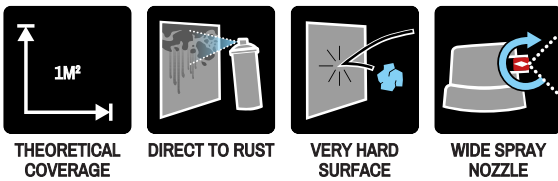

HAMMER SMOOTH SPRAY PAINT

THEORETICAL COVERAGE

DIRECT TO RUST

VERY HARD SURFACE

WIDE SPRAY NOZZLE

All round Maston Hammer Smooth metal paint, is suitable for all metal surfaces excl. galvanized steel both indoors and outdoors. All in one: rust protection, primer and surface paint. Removing excess rust before application is recommended and yields better durability. For aluminum, galvanized steel, zinc, stainless steel, brass and copper surfaces we recommend priming with Maston 1K acid primer.

Drying times: touch-dry: 30 min., dry: 24 h.

Repaint, if necessary, after 15 min. (+20°C) only with itself, Maston Hammer paint.

BINDER: Acryl

DEGREE OF GLOSS (DIN 67530 60 °):
gloss 70-100 gloss units

HEAT RESISTANCE: 120°C