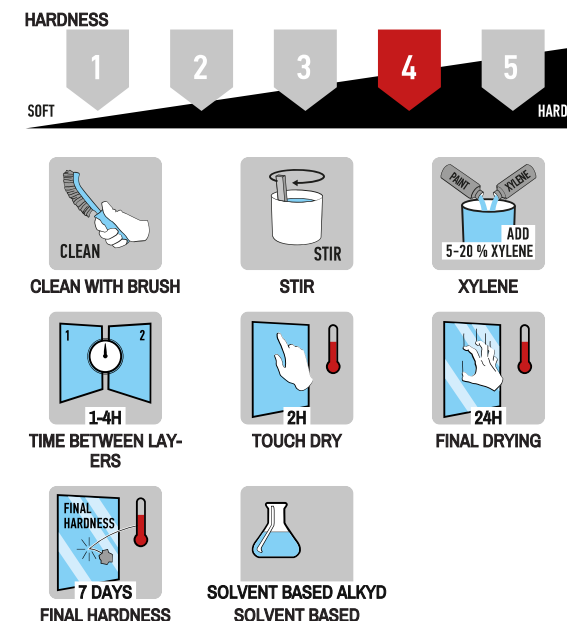

Touch-dry: 2 h, Dry: 24 h. Total hardness after 7 days. Repaint, if necessary, within 1-4 hours or after 7 days (+20°C) with Maston Hammer Hammered paint.

Diluting and cleaning of tools with Maston Hammer Thinner (art nr. 880045) or Maston Xylene. Using paintgun, dilute 5-20%.

MATERIAL

BINDER: Alkyd

DEGREE OF GLOSS (DIN 67530 60 °):

gloss 80-100 gloss units

HEAT RESISTANCE: 90°C

STORAGE STABILITY: 60 months

SIZE: 2.5l , 250ml , 750ml

SALES QTY:

2.5l: 1 pcs , 2 pcs

250ml: 5 pcs

750ml: 2 pcs

MASTON Hammer Smooth Metal paint

Art. No.	MASTON Hammer Smooth Metal paint	Color	Barcode
886201M	Paint Hammer Smooth Matt Black 2,5l		6412490044831
88627024	Paint Hammer Smooth Grey RAL7024 2,5l		6412490045555
886203	Paint Hammer Smooth Silver 2,5l		6412490012182
886201	Paint Hammer Smooth Black 2,5l		6412490012168
886206	Paint Hammer Smooth Red 2,5l		6412490012205
886207	Paint Hammer Smooth Blue 2,5l		6412490012212
886202	Paint Hammer Smooth White 2,5l		6412490012175
886204	Paint Hammer Smooth Green 2,5l		6412490012199
886209	Paint Hammer Smooth Yellow 2,5l		6412490017583
886208	Paint Hammer Smooth Brown 2,5l		6412490012489
886210	Paint Hammer Smooth Dark Grey 2,5l		6412490043674