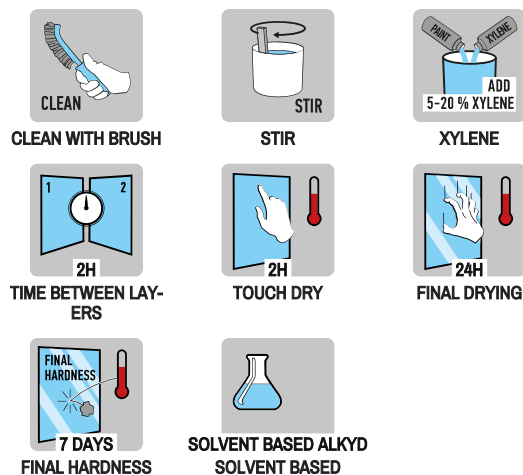

SALES QTY:

2.5l: 1 pcs , 2 pcs

250ml: 5 pcs

750ml: 2 pcs

other: 0