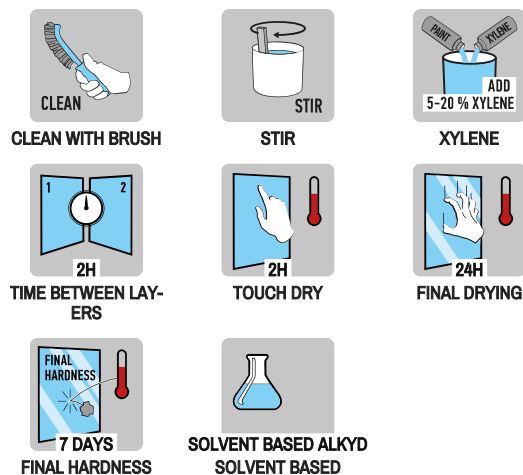

HAMMER SMOOTH METAL PAINT

Maston Hammer Smooth metal paint is perfect for all metal surfaces, as well as wood. Suitable for both outdoor and indoor use. All in one: rust protection, primer and surface paint. Removing excess rust before application is recommended and yields better durability. Use Metall primer for aluminium- and galvanized steel surfaces and plastic primer for plastic surfaces.

Touch-dry: 2 h, Dry: 24 h. Total hardness after 8 days. Repaint, if necessary, within 2-8 hours or after 8 days (+20°C) with Maston Hammer Hammered paint.

Diluting and cleaning of tools with Maston Hammer Thinner (art nr. 880045) or Maston Xylene. Using paintgun, dilute 5-20%.

MATERIAL

BINDER: Alkyd

DEGREE OF GLOSS (DIN 67530 60 °):

gloss 80-100 gloss units

HEAT RESISTANCE: 90°C

STORAGE STABILITY: 60 months

SIZE: 2.5l , 250ml , 750ml

SALES QTY:

2.5l: 1 pcs , 2 pcs

250ml: 5 pcs

750ml: 2 pcs

HARDNESS